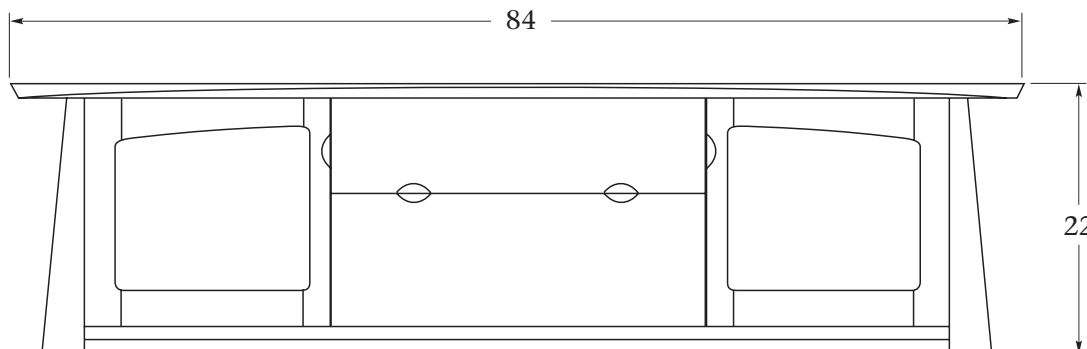

**FEATURES:**

- ♦ Sturdy solid cherry platform provides ideal viewing height
- ♦ Three lengths (55",72",84") to accommodate entire range of Plasma, LCD and thin-profile rear-projection screen sizes
- ♦ Ample room for a wide variety of electronic components
- ♦ Intelligent wire management eliminates the tangle of electrical cords
- ♦ Flexibility for upgrading or changing needs
- ♦ Optional configurations for open or closed component display
- ♦ Pop-out back panels allow for wiring components in place

**55" CONSOLE**

**INTERIOR DIMENSIONS:**

**L & R Sections**

20"L x 17<sup>7</sup>/<sub>8</sub>"H x 19<sup>7</sup>/<sub>8</sub>"D

**72" CONSOLE**

**INTERIOR DIMENSIONS:**

**L & R Sections**

20"L x 17<sup>7</sup>/<sub>8</sub>"H x 19<sup>7</sup>/<sub>8</sub>"D

**Center Section**

16<sup>1</sup>/<sub>4</sub>"L x 17<sup>7</sup>/<sub>8</sub>"H x 19<sup>7</sup>/<sub>8</sub>"D

**84" CONSOLE**

**INTERIOR DIMENSIONS:**

**L & R Sections**

20"L x 17<sup>7</sup>/<sub>8</sub>"H x 19<sup>7</sup>/<sub>8</sub>"D

**Center Section**

30<sup>1</sup>/<sub>4</sub>"L x 17<sup>7</sup>/<sub>8</sub>"H x 19<sup>7</sup>/<sub>8</sub>"D

267 Commercial Street • Portland, ME 04101