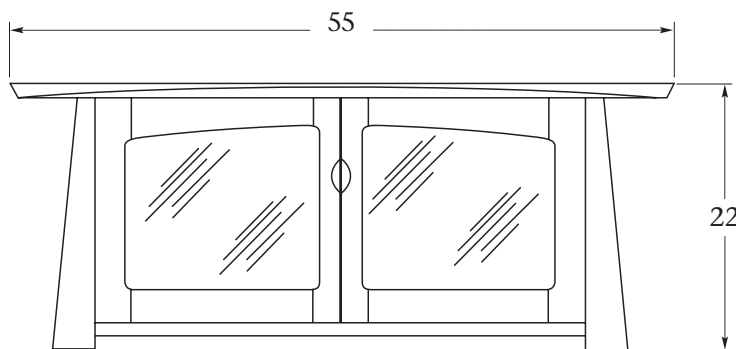

FEATURES:

- ♦ Sturdy solid cherry platform provides ideal viewing height
- ♦ Three lengths (55",72",84") to accommodate entire range of Plasma, LCD and thin-profile rear-projection screen sizes
- ♦ Ample room for a wide variety of electronic components
- ♦ Intelligent wire management eliminates the tangle of electrical cords
- ♦ Flexibility for upgrading or changing needs
- ♦ Optional configurations for open or closed component display
- ♦ Pop-out back panels allow for wiring components in place

OPTIONS:

- ♦ Open shelving or doors with wood or textured water-glass panels
- ♦ Vented or solid cherry adjustable shelves
- ♦ Center channel speaker shelf and/or drawers (72" & 84" Neehi only)

All three consoles have the same profile.

55" CONSOLE

INTERIOR DIMENSIONS:

L & R Sections

20"L x 17⁷/₈"H x 19⁷/₈"D