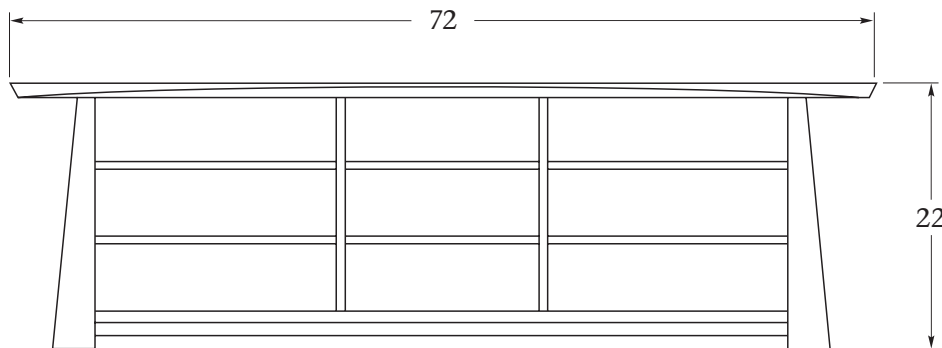

**FEATURES:**

- ♦ Sturdy solid cherry platform provides ideal viewing height
- ♦ Three lengths (55",72",84") to accommodate entire range of Plasma, LCD and thin-profile rear-projection screen sizes
- ♦ Ample room for a wide variety of electronic components
- ♦ Intelligent wire management eliminates the tangle of electrical cords
- ♦ Flexibility for upgrading or changing needs
- ♦ Optional configurations for open or closed component display
- ♦ Pop-out back panels allow for wiring components in place

**OPTIONS:**

- ♦ Open shelving or doors with wood or textured water-glass panels
- ♦ Vented or solid cherry adjustable shelves
- ♦ Center channel speaker shelf and/or drawers (72" & 84" Neehi only)

*All three consoles have the same profile.*

**55" CONSOLE**

**INTERIOR DIMENSIONS:**

**L & R Sections**

20"L x 17<sup>7</sup>/<sub>8</sub>"H x 19<sup>7</sup>/<sub>8</sub>"D

**72" CONSOLE**

**INTERIOR DIMENSIONS:**

**L & R Sections**

20"L x 17<sup>7</sup>/<sub>8</sub>"H x 19<sup>7</sup>/<sub>8</sub>"D

**Center Section**

16<sup>1</sup>/<sub>4</sub>"L x 17<sup>7</sup>/<sub>8</sub>"H x 19<sup>7</sup>/<sub>8</sub>"D

**84" CONSOLE**

**INTERIOR DIMENSIONS:**

**L & R Sections**

20"L x 17<sup>7</sup>/<sub>8</sub>"H x 19<sup>7</sup>/<sub>8</sub>"D