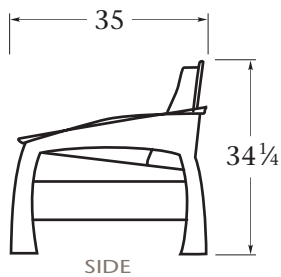

LOWBACK ARMCHAIR