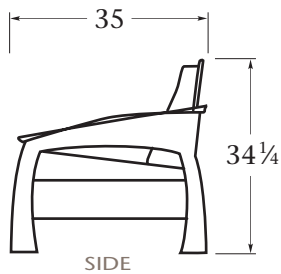

LOWBACK ARMCHAIR

LOVESEAT

SOFA

267 Commercial Street • Portland, ME 04101