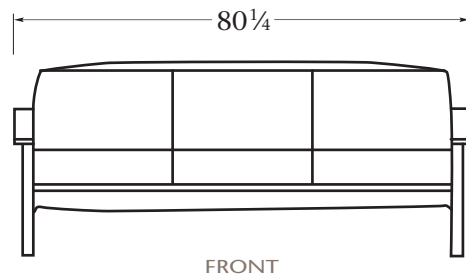

SOFA

267 Commercial Street • Portland, ME 04101