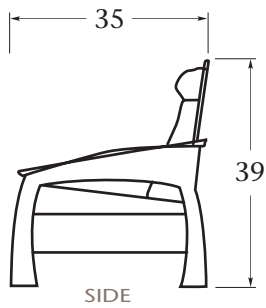

Doza Collection

**GREEN
DESIGN**
FURNITURE

HIGHBACK ARMCHAIR

HIGHBACK ARMCHAIR \$3,900

LOWBACK ARMCHAIR \$3,750

OTTOMAN \$1,025

LOVESEAT \$4,300

SOFA \$5,400