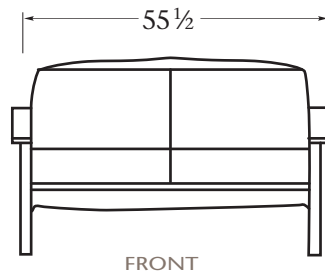

Doza Collection

**GREEN
DESIGN**
FURNITURE

HIGHBACK ARMCHAIR

HIGHBACK ARMCHAIR $3,900

LOWBACK ARMCHAIR $3,750

OTTOMAN $1,025

LOVESEAT $4,300

SOFA $5,400

LOWBACK ARMCHAIR

LOVESEAT

SOFA

267 Commercial Street • Portland, ME 04101