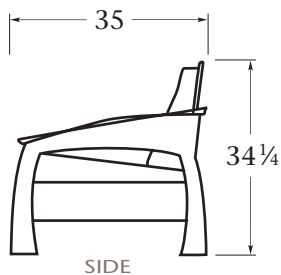

SOFA

267 Commercial Street • Portland, ME 04101